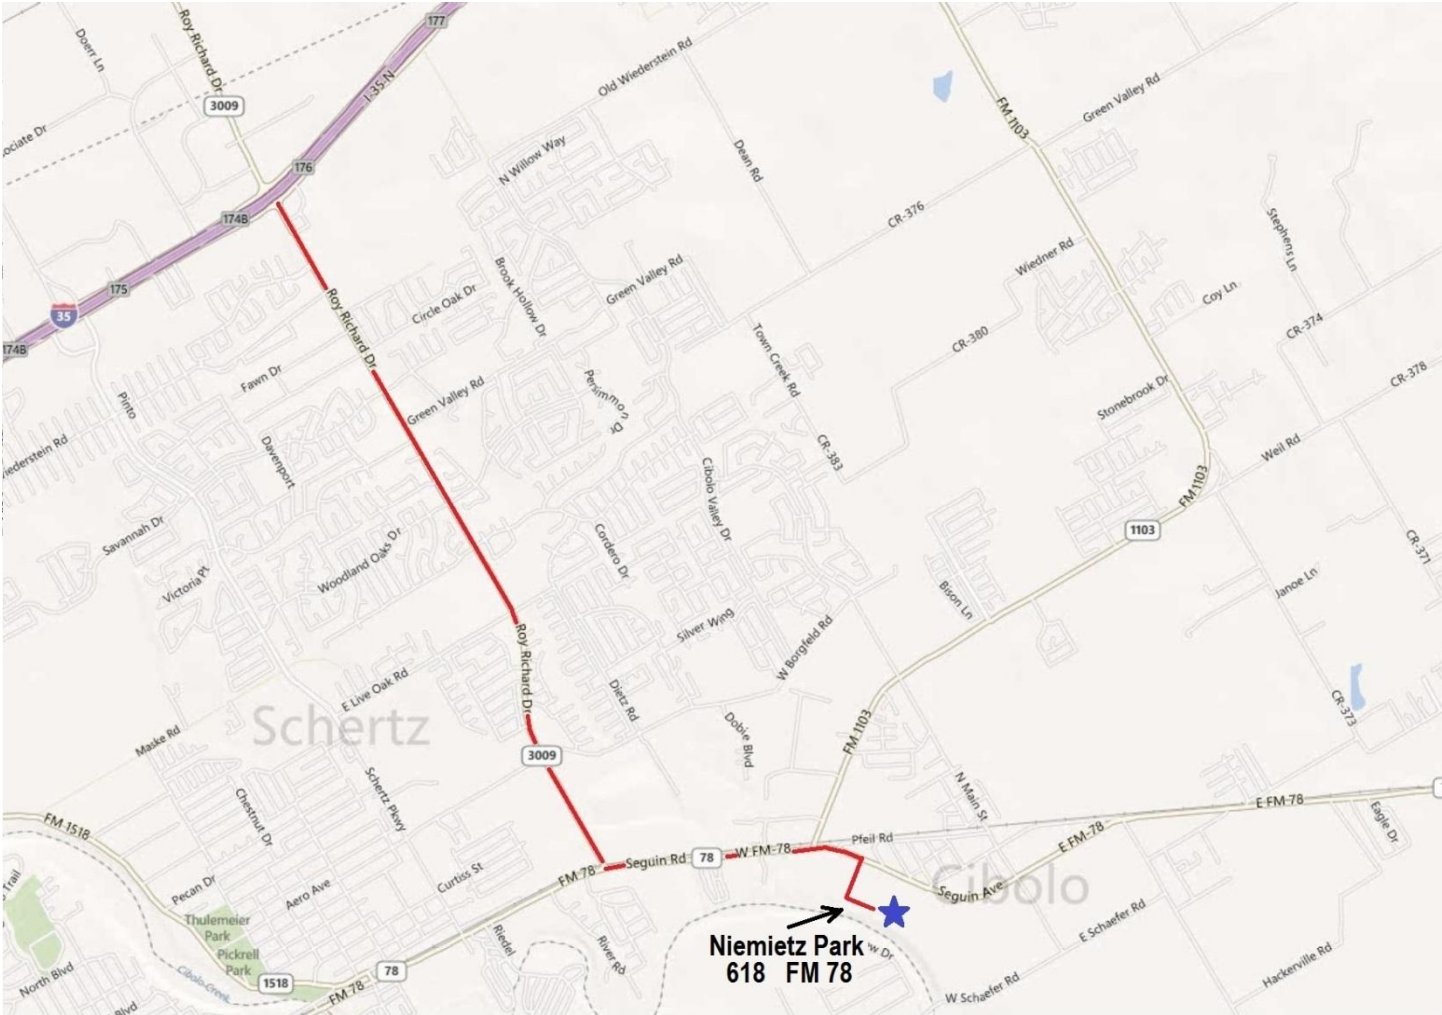

## **Swap Meet Area**

We are limited on the number of tables for the swap area but we have plenty of space, so if you can, please bring a table for your own use

**Niemiets Park, 618 FM 78, Cibolo, TX 78108**

# Directions to the Niemietz Park, 618 FM 78, Cibolo, TX 78108

San Antonio, Tx

**From IH 35, exit on 3009, Roy Richard Rd. go east to FM 78 and turn left to Niemietz Park on the right. The Pavilion is in the back part of the park.**