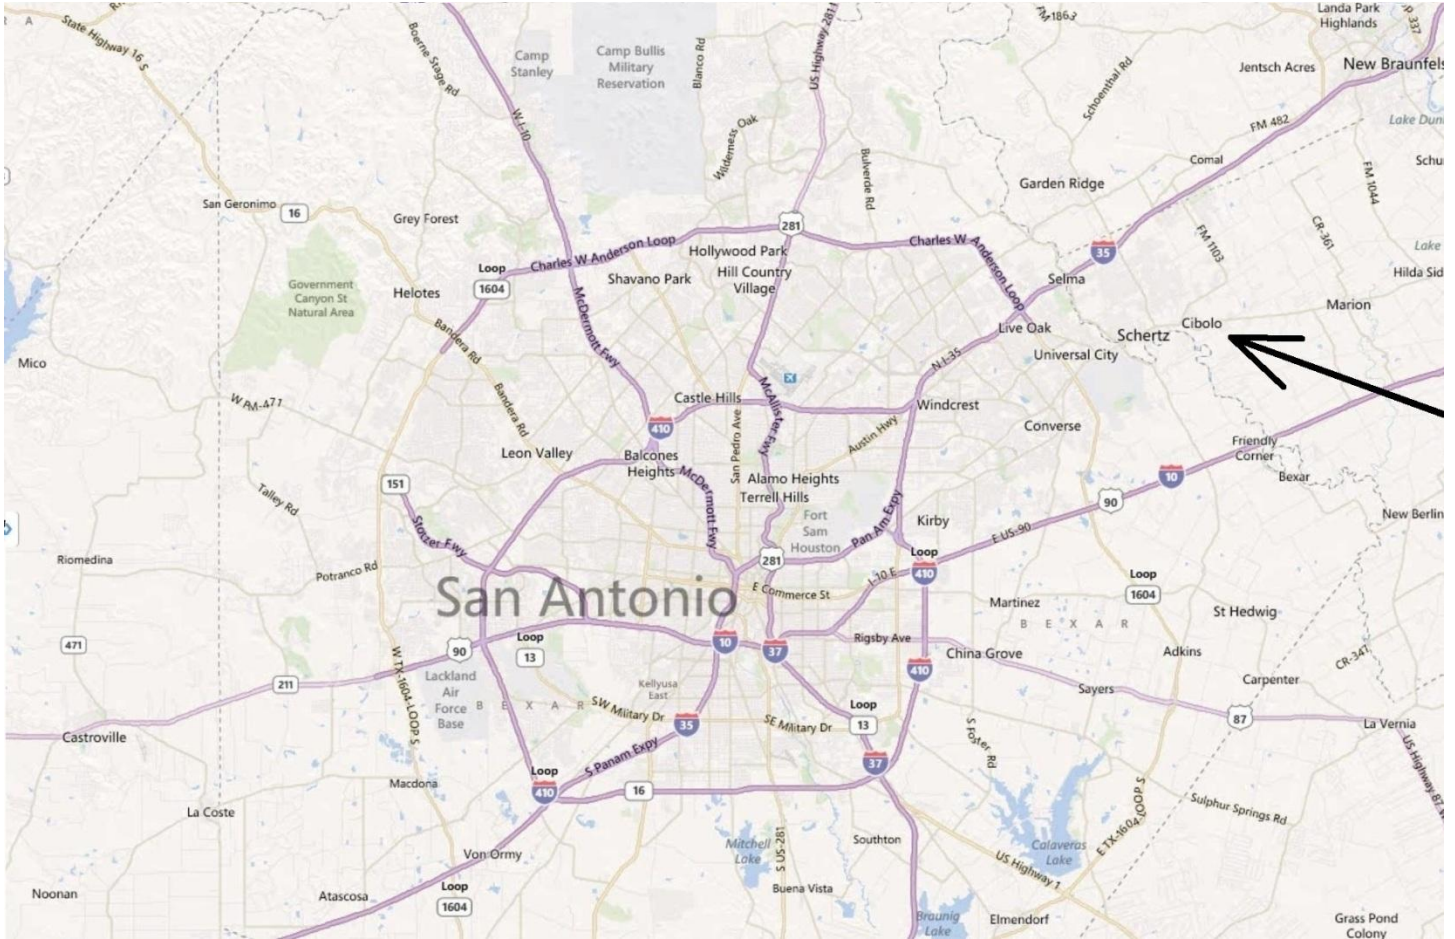

Directions to the Niemietz Park, 618 FM 78, Cibolo, TX 78108

San Antonio, Tx